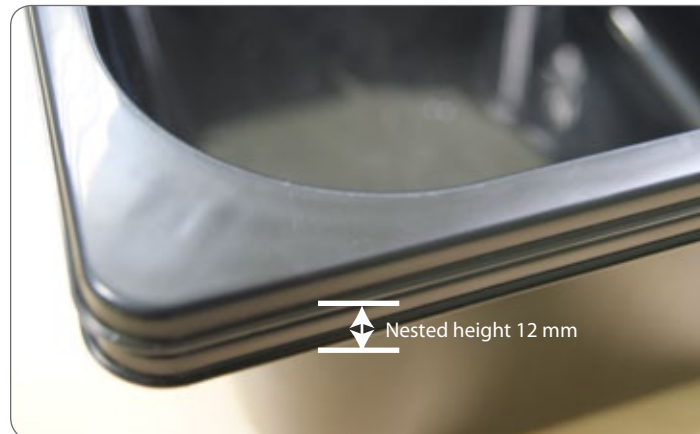

Covers

Article code	Length (mm)	Width (mm)	Height (mm)	Colour
PBK-L308-W240-H22-BLK	308	240	22	Black
PBK-L308-W240-H22-TRP	308	240	22	Transparent
PBK-L308-W240-H22-WHT	308	240	22	White

Benefits

- Selected size range.
- Robust PP material
- Nestable
- Light weight
- Easy to scan barcode ID label

RoboPharma Basket article PBK-L308-W240-H88-100GR-BLK-BC

Baskets large size

Baskets

Article code	Length (mm)	Width (mm)	Height (mm)	Nested height (mm)	Weight (gr)	Colour	Barcode
PBK-L325-W260-H150-170GR-BLK-BC	325	260	150	12	170	Black	Yes
PBK-L325-W260-H150-170GR-TRP-BC	325	260	150	12	170	Transparant	Yes
PBK-L325-W260-H150-170GR-WHT-BC	325	260	150	12	170	White	Yes
PBK-L325-W260-H150-170GR-BLK	325	260	150	12	170	Black	No
PBK-L325-W260-H150-170GR-TRP	325	260	150	12	170	Transparant	No
PBK-L325-W260-H150-170GR-WHT	325	260	150	12	170	White	No

Covers

Article code	Length (mm)	Width (mm)	Height (mm)	Colour
PBK-L325-W260-H18-BLK	325	260	18	Black
PBK-L325-W260-H18-TRP	325	260	18	Transparant
PBK-L325-W260-H18-WHT	325	260	18	White

RoboPharma Basket article PBK-L325-W260-H150-170GR-BLK-BC