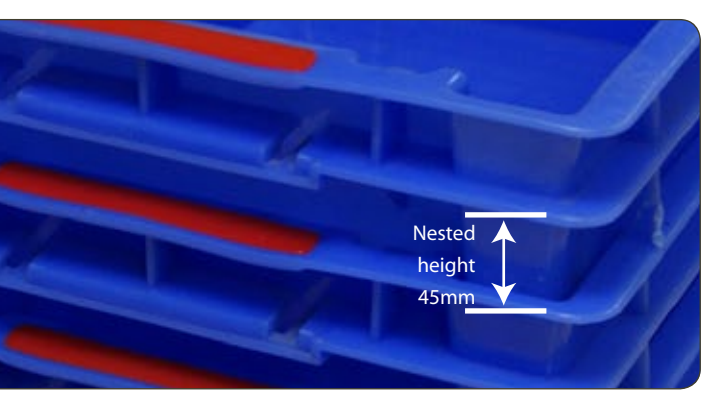

Multifunctional baskets

Colours standard blue.

RoboPharma Basket article PBK-L350-B260-H124-530GR-BLU

Baskets

Article code	Length (mm)	Width (mm)	Height (mm)	Nested height (mm)	Weight (gr)	Colour
PBK-L350-W260-H124-530GR-BLU	260	260	124	53	530	Blue
PBK-L425-W292-H148-770GR-BLU	425	292	148	45	750	Blue

RoboPharma Basket article PBK-L425-B292-H148-770GR-BLU

Simple & Reliable
Fast & Compact

Pharmacy totes

Colour standard blue.
 With attached lid.
 Colour standard blue.
 Load capacity ≤25kg
 Volume 50 Liter.