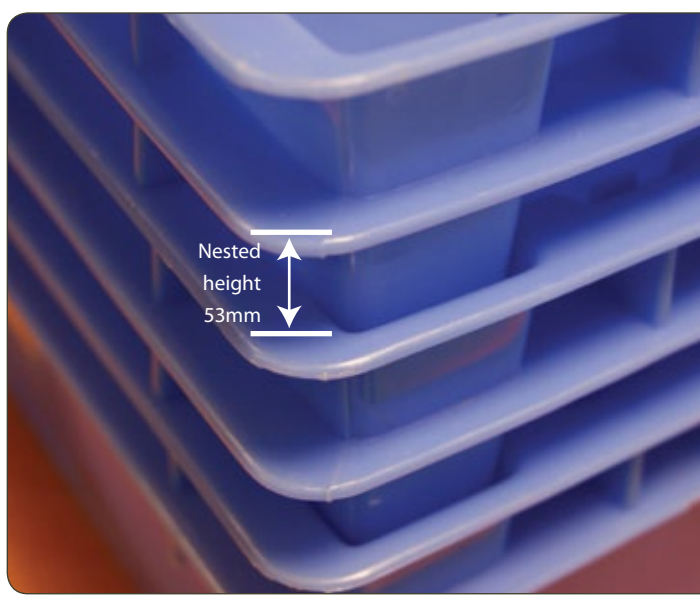

Covers

Article code	Length (mm)	Width (mm)	Height (mm)	Colour
PBK-L308-W240-H22-BLK	308	240	22	Black
PBK-L308-W240-H22-TRP	308	240	22	Transparent
PBK-L308-W240-H22-WHT	308	240	22	White

Benefits

- Selected size range.
- Robust PP material
- Nestable
- Light weight
- Easy to scan barcode ID label

Covers

Article code	Length (mm)	Width (mm)	Height (mm)	Colour
PBK-L325-W260-H18-BLK	325	260	18	Black
PBK-L325-W260-H18-TRP	325	260	18	Transparant
PBK-L325-W260-H18-WHT	325	260	18	White

RoboPharma Basket article PBK-L325-W260-H150-170GR-BLK-BC

Multifunctional baskets

Colours standard blue.

RoboPharma Basket article PBK-L350-B260-H124-530GR-BLU

Baskets

Article code	Length (mm)	Width (mm)	Height (mm)	Nested height (mm)	Weight (gr)	Colour
PBK-L350-W260-H124-530GR-BLU	260	260	124	53	530	Blue
PBK-L425-W292-H148-770GR-BLU	425	292	148	45	750	Blue